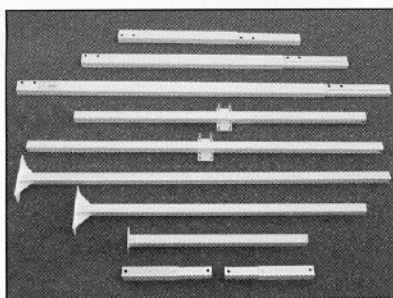

F. Euro-J-Saddle System. EJS2. Vertical transport non-marring eurothane padded saddle has 1" ratchet strap that holds boats down and conforms to hull shape. Allows up to 4 boats per cross-arm. System sold as 2 saddles/boat. No tools necessary, all hardware included.

POSSIBLE CROSS ARM COMBINATIONS FOR CANOE/KAYAK AND BIKE TRAILERS

MOVE YOUR BOATS AND BIKES FROM YOUR ROOFTOP TO THE TRAILER SO YOU CAN UTILIZE ALL YOUR EXISTING BARS AND ACCESSORIES

G. Round Load Bar Bracket. YLB2. Attaches your round load bar to your trailer's cross-arm.

H. Square Load Bar Bracket. TLB2. Attaches your square load bar to your trailer's cross-arm.

CUSTOMIZE YOUR TRAILER WITH ADDITIONAL FRAMEWORK

1. 2' Tongue Extension. A74.
2. 4' Tongue Extension. A80.
3. 6' Tongue Extension. A75.
4. 60" Cross-Arm. A102.
5. 80" Cross-Arm. A103.
6. 80" Upright. A101.
7. 60" Upright. A100.
8. 30" Upright. A104.
9. Cross-arm extension tubes. CXT10. Converts A102 into A103. Hardware included.