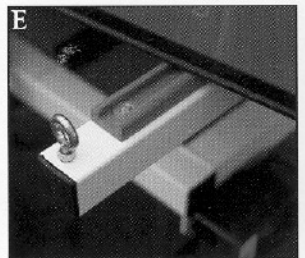

E. Deluxe Cross-Arm Protector Pad. C95. Synthetic rubber cross-arm protector upgrade. Sold per foot. Attaches with included self-tapping zinc-plated screws.