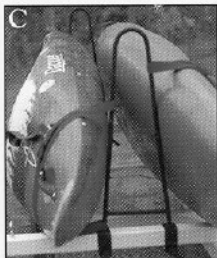

OPTIONS AND ACCESSORIES

DESIGN YOUR TRAILER AROUND YOUR LIFESTYLE

SADDLES, BRACKETS & PADS

RATCHET HANDLES FOR QUICK-USE, TOOL-FREE, HAND-TIGHTENING ATTACHMENT

A. Euro-Saddle System. ESS2. Non-tearing, mark-resistant Eurothane saddle automatically conforms to your boat using the built-in 6' ratchet strap.

B. Euro-Roller System. ERS2. Used for high placement boat loading. Rollers oscillate and independently adjust to the boat's contours. Can be used with the ESS2.

C. Vertical Kayak Stackers. VKS2. Easily doubles carrying capacity by supporting kayaks on their sides.

D. Gunnel Saddle System. GSS4. L-shaped synthetic rubber canoe gunnel protector pads.

E. Deluxe Cross-Arm Protector Pad. C95. Synthetic rubber cross-arm protector upgrade. Sold per foot. Attaches with included self-tapping zinc-plated screws.