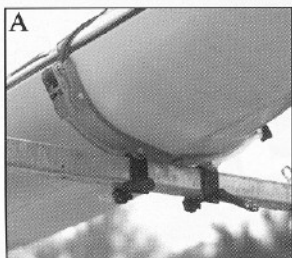

OPTIONS AND ACCESSORIES

DESIGN YOUR TRAILER AROUND YOUR LIFESTYLE

SADDLES, BRACKETS & PADS

RATCHET HANDLES FOR QUICK-USE, TOOL-FREE, HAND-TIGHTENING ATTACHMENT

A. Euro-Saddle System. ESS2. Non-tearing, mark-resistant Eurothane saddle automatically conforms to your boat using the built-in 6' ratchet strap.

B. Euro-Roller System. ERS2. Used for high placement boat loading. Rollers oscillate and independently adjust to the boat's contours. Can be used with the ESS2.

C. Vertical Kayak Stackers. VKS2. Easily doubles carrying capacity by supporting kayaks on their sides.