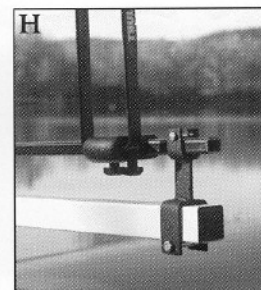

F. Euro-J-Saddle System. EJS2. Vertical transport non-marring eurothane padded saddle has 1" ratchet strap that holds boats down and conforms to hull shape. Allows up to 4 boats per cross-arm. System sold as 2 saddles/boat. No tools necessary, all hardware included.

H. Square Load Bar Bracket. TLB2. Attaches your square load bar to your trailer's cross-arm.

CUSTOMIZE YOUR TRAILER WITH ADDITIONAL FRAMEWORK

1. 2' Tongue Extension. A74.
2. 4' Tongue Extension. A80.
3. 6' Tongue Extension. A75.
4. 60" Cross-Arm. A102.
5. 80" Cross-Arm. A103.
6. 80" Upright. A101.
7. 60" Upright. A100.
8. 30" Upright. A104.
9. Cross-arm extension tubes. CXT10. Converts A102 into A103. Hardware included.