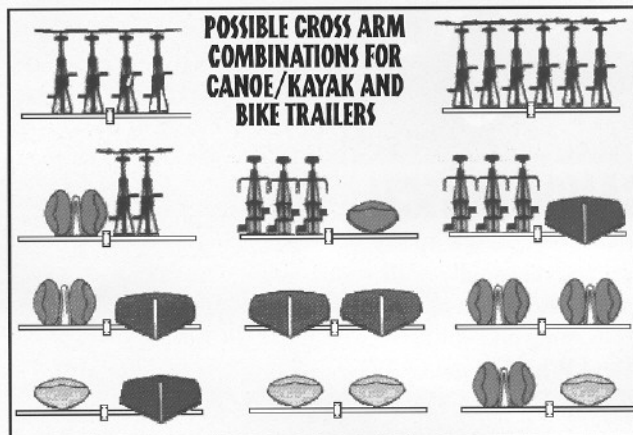

OPTIONS AND ACCESSORIES

DESIGN YOUR TRAILER AROUND YOUR LIFESTYLE

SADDLES, BRACKETS & PADS

RATCHET HANDLES FOR QUICK-USE, TOOL-FREE, HAND-TIGHTENING ATTACHMENT

A. Euro-Saddle System. ESS2. Non-tearing, mark-resistant Eurothane saddle automatically conforms to your boat using the built-in 6' ratchet strap.

B. Euro-Roller System. ERS2. Used for high placement boat loading. Rollers oscillate and independently adjust to the boat's contours. Can be used with the ESS2.

C. Vertical Kayak Stackers. VKS2. Easily doubles carrying capacity by supporting kayaks on their sides.

D. Gunnel Saddle System. GSS4. L-shaped synthetic rubber canoe gunnel protector pads.

E. Deluxe Cross-Arm Protector Pad. C95. Synthetic rubber cross-arm protector upgrade. Sold per foot. Attaches with included self-tapping zinc-plated screws.

F. Euro-J-Saddle System. EJS2. Vertical transport non-marring eurothane padded saddle has 1" ratchet strap that holds boats down and conforms to hull shape. Allows up to 4 boats per cross-arm. System sold as 2 saddles/boat. No tools necessary, all hardware included.