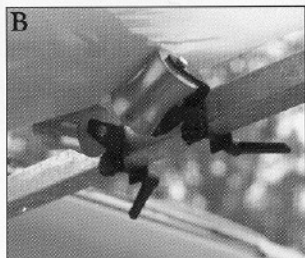

OPTIONS AND ACCESSORIES

DESIGN YOUR TRAILER AROUND YOUR LIFESTYLE

SADDLES, BRACKETS & PADS

RATCHET HANDLES FOR QUICK-USE, TOOL-FREE, HAND-TIGHTENING ATTACHMENT

A. Euro-Saddle System. ESS2. Non-tearing, mark-resistant Eurothane saddle automatically conforms to your boat using the built-in 6' ratchet strap.

B. Euro-Roller System. ERS2. Used for high placement boat loading. Rollers oscillate and independently adjust to the boat's contours. Can be used with the ESS2.

C. Vertical Kayak Stackers. VKS2. Easily doubles carrying capacity by supporting kayaks on their sides.

D. Gunnel Saddle System. GSS4. L-shaped synthetic rubber canoe gunnel protector pads.

E. Deluxe Cross-Arm Protector Pad. C95. Synthetic rubber cross-arm protector upgrade. Sold per foot. Attaches with included self-tapping zinc-plated screws.

F. Euro-J-Saddle System. EJS2. Vertical transport non-marring eurothane padded saddle has 1" ratchet strap that holds boats down and conforms to hull shape. Allows up to 4 boats per cross-arm. System sold as 2 saddles/boat. No tools necessary, all hardware included.