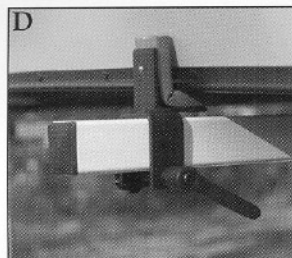

OPTIONS AND ACCESSORIES

DESIGN YOUR TRAILER AROUND YOUR LIFESTYLE

SADDLES, BRACKETS & PADS

RATCHET HANDLES FOR QUICK-USE, TOOL-FREE, HAND-TIGHTENING ATTACHMENT

A. Euro-Saddle System. ESS2. Non-tearing, mark-resistant Eurothane saddle automatically conforms to your boat using the built-in 6' ratchet strap.

B. Euro-Roller System. ERS2. Used for high placement boat loading. Rollers oscillate and independently adjust to the boat's contours. Can be used with the ESS2.

C. Vertical Kayak Stackers. VKS2. Easily doubles carrying capacity by supporting kayaks on their sides.

D. Gunnel Saddle System. GSS4. L-shaped synthetic rubber canoe gunnel protector pads.

E. Deluxe Cross-Arm Protector Pad. C95. Synthetic rubber cross-arm protector upgrade. Sold per foot. Attaches with included self-tapping zinc-plated screws.

F. Euro-J-Saddle System. EJS2. Vertical transport non-marring eurothane padded saddle has 1" ratchet strap that holds boats down and conforms to hull shape. Allows up to 4 boats per cross-arm. System sold as 2 saddles/boat. No tools necessary, all hardware included.