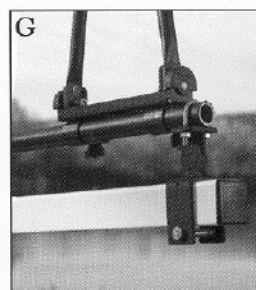

G. Round Load Bar Bracket. YLB2. Attaches your round load bar to your trailer's cross-arm.