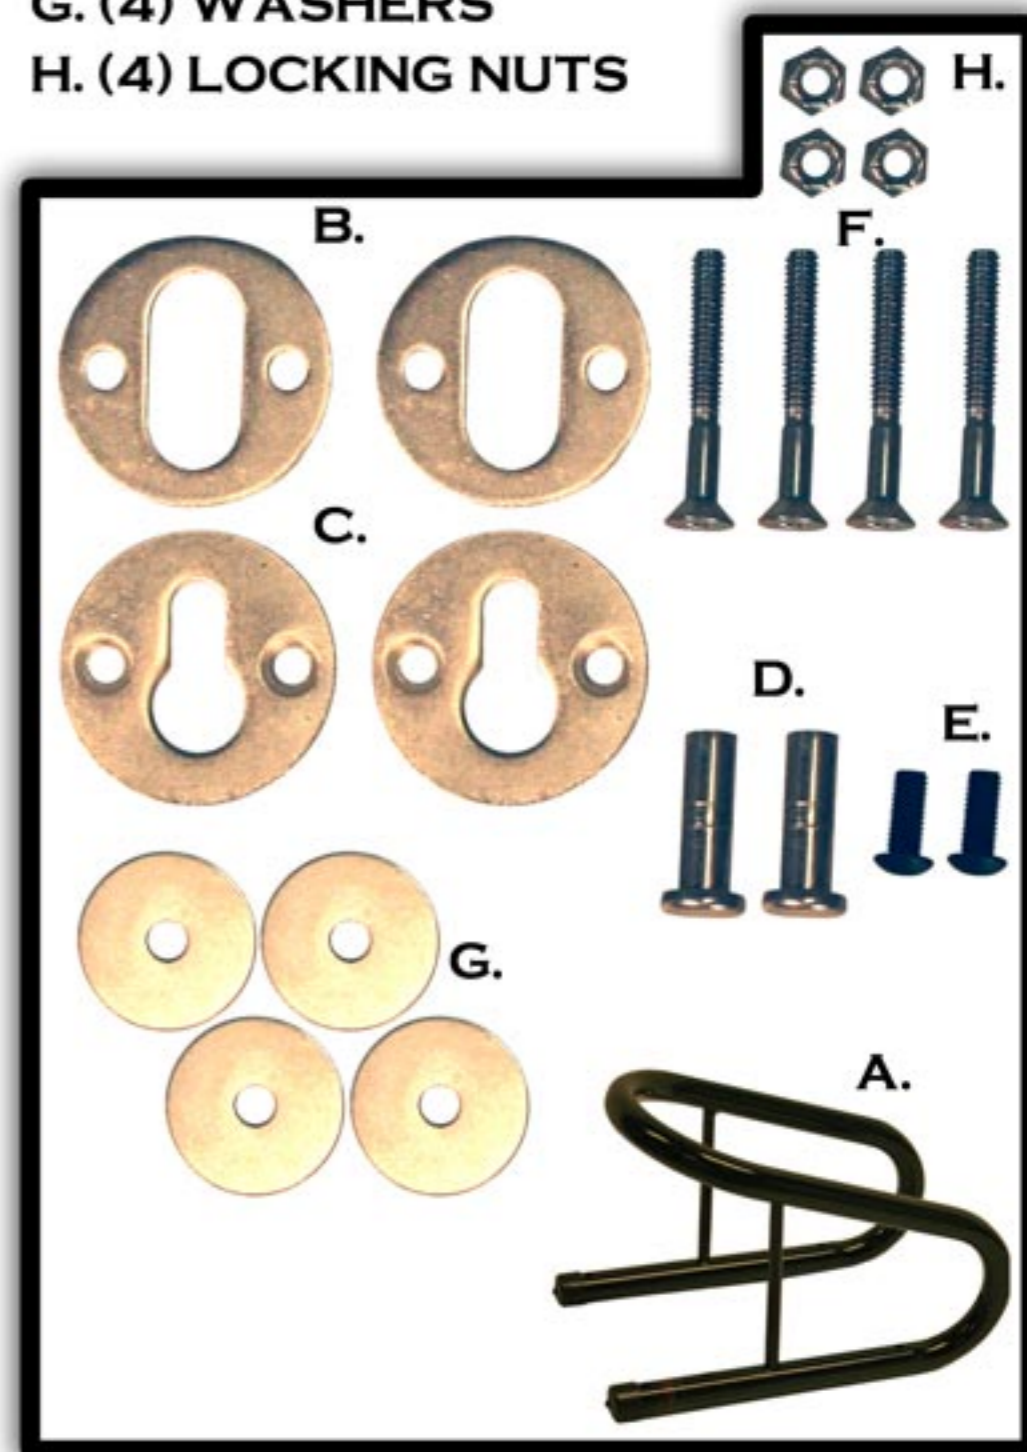

REMOVABLE WHEEL CHOCK INSTRUCTIONS

MC-CH-3.5 MC-CH-5.5 MC-CH-6.5

SURFACE MOUNTING INSTRUCTIONS

- STEP 1.** REMOVE ALL PARTS & HARDWARE FROM PACKAGE
- STEP 2.** WITH WHEEL CHOCK IN UPRIGHT POSITION, PLACE THE STEEL THREADED STUDS (D), FROM THE BOTTOM-UP, INTO THE BACK HOLES OF THE CHOCK. SECURE FROM THE TOP WITH 1/4" X 5/8" SCREWS (E). REPEAT WITH OTHER STUD. (ILLUSTRATION ON BACK)
- STEP 3.** TO INSTALL MOUNTING HARDWARE, PLACE THE WHEEL CHOCK ON THE FLOOR IN ITS APPROPRIATE POSITION. TRACE AROUND THE TWO THREADED STUDS (D). MAKE SURE THE LOCATION ALLOWS ENOUGH ROOM FOR THE BIKE AND SECURING STRAPS.
- STEP 4.** FIND THE RIGHT PLACEMENT OF HOLES BY PLACING THE MOUNTING PLATES (B+C) OVER THE MARKS ON THE FLOOR AND MARK THEN DRILL 4 HOLES USING A 1/4" DRILL BIT
- STEP 5. MOUNTING HARDWARE INSTALLATION:**
LAY THE SPACER PLATES (B) DOWN ON THE DECK OF THE TRUCK / TRAILER FLOOR FOLLOWED BY THE SLOTTED MOUNTING PLATES (C) ON TOP OF (B). SECURE THEM WITH THE 2" SCREWS (F). (MAKE SURE THE ROUND HOLE ON THE SLOTTED MOUNTING PLATE (C) IS TOWARDS THE REAR OF THE VEHICLE SO THAT THE CHOCK IS SECURED WHEN SLID FORWARD) FROM UNDERNEATH THE FLOOR SECURE THE 2" SCREWS (F) WITH WASHERS (G) & LOCK NUTS (H). TIGHTEN SCREWS (F) & REPEAT FOR OTHER PLATES (ILLUSTRATION ON BACK)
- STEP 6.** WITH HARDWARE SECURELY IN PLACE, SLIDE THE WHEEL CHOCK INTO THE MOUNTING PLATES (B & C). *NOTE - THE WHEEL CHOCK IS LOCKED INTO PLACE WITH THE BIKE TIRE IS IN THE CHOCK & TIE DOWN STRAPS PULLING THE BIKE TOWARD THE FRONT OF THE TRAILER.

PARTS LIST

- A. WHEEL CHOCK
- B. (2) SPACER MOUNTING PLATES
- C. (2) SLOTTED MOUNTING PLATES
- D. (2) STEEL THREADED STUDS
- E. (2) 1/4" X 5/8" SCREWS
- F. (4) 2" SCREWS
- G. (4) WASHERS
- H. (4) LOCKING NUTS