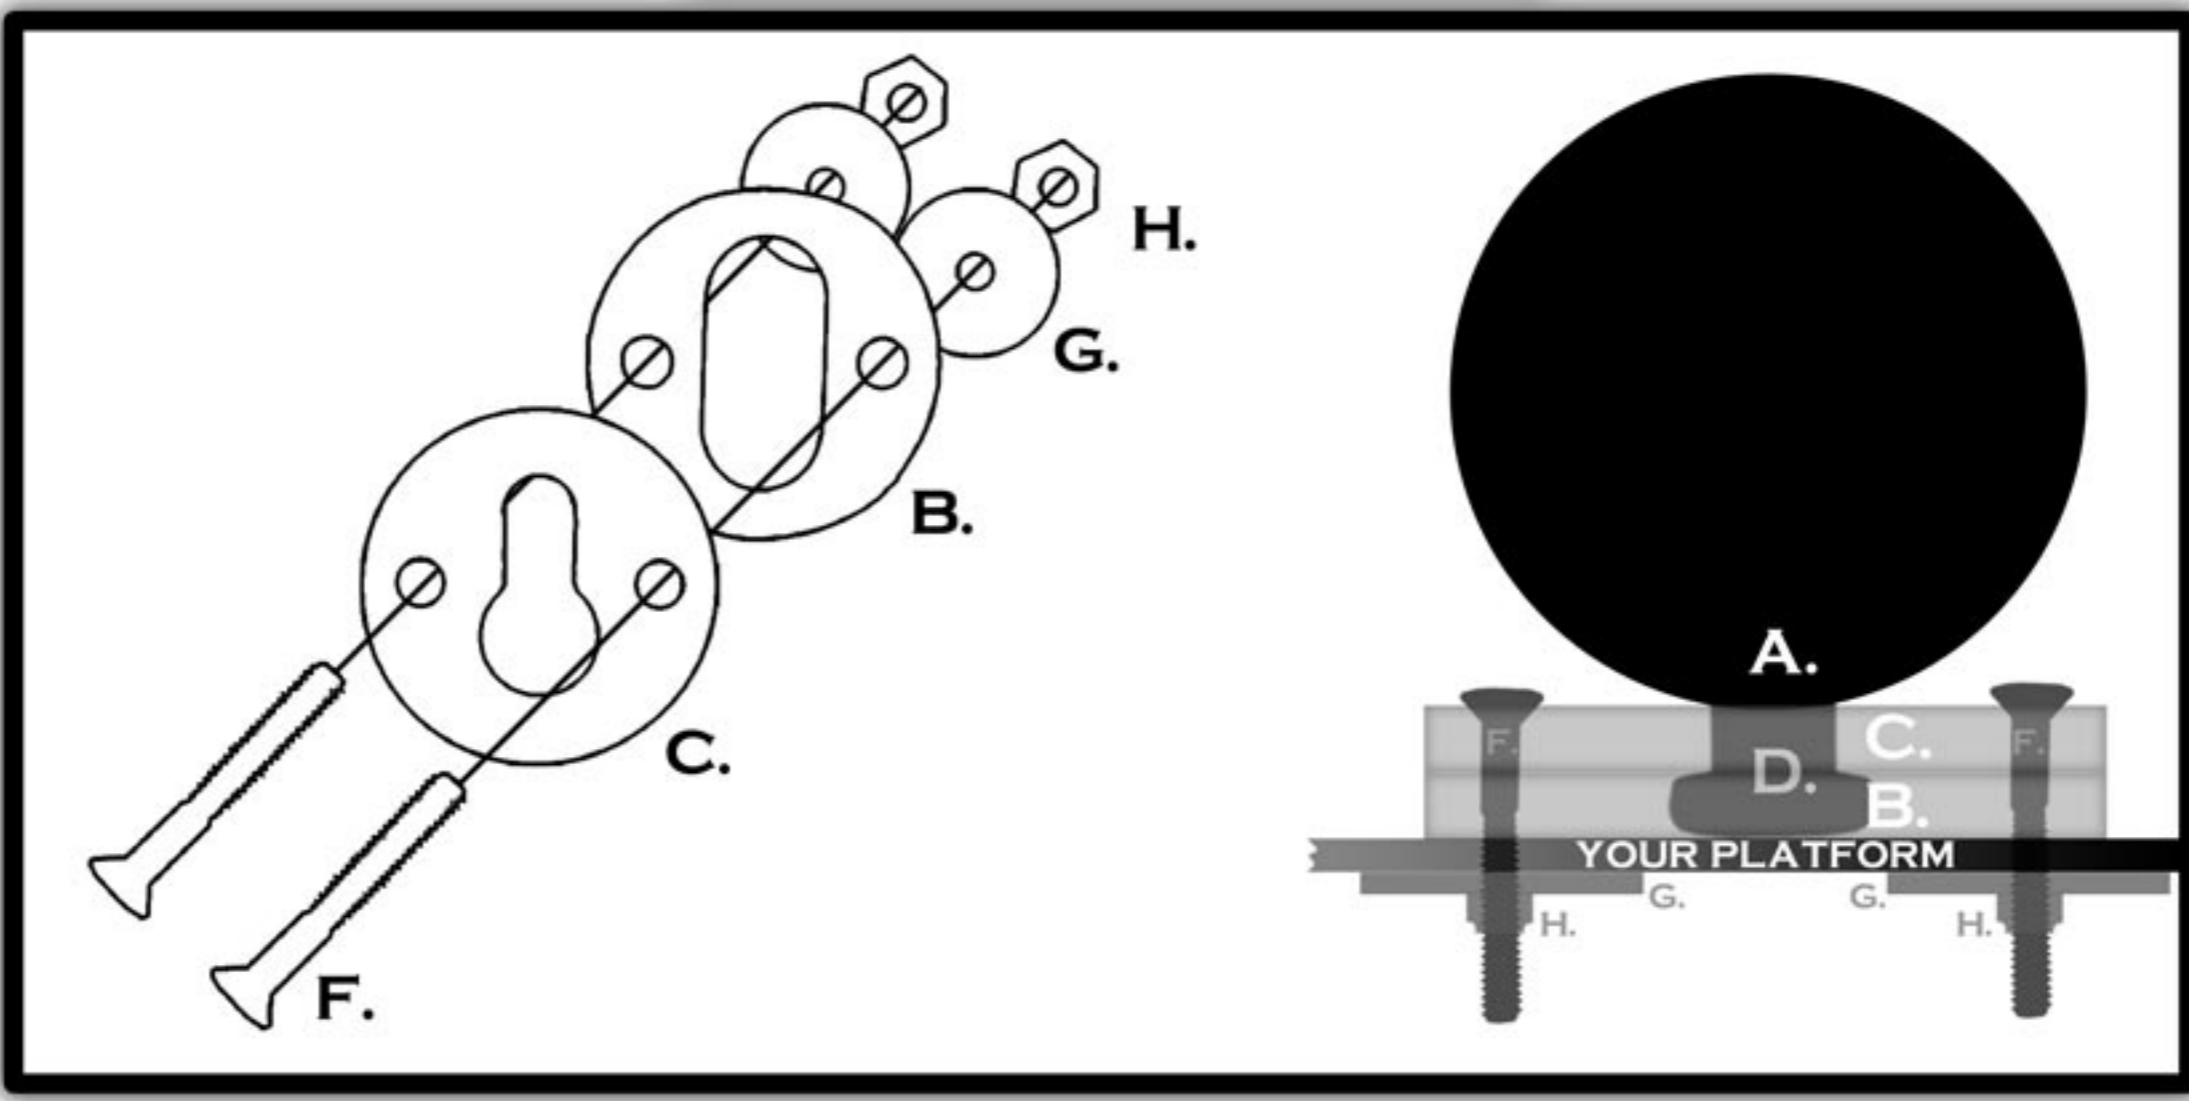

STEP 5 ILLUSTRATION

1 - 800 - 851 - 6396

575 W. HIGH ST AURORA, MO 65605

WWW.RAGEPOWERSPORTS.COM