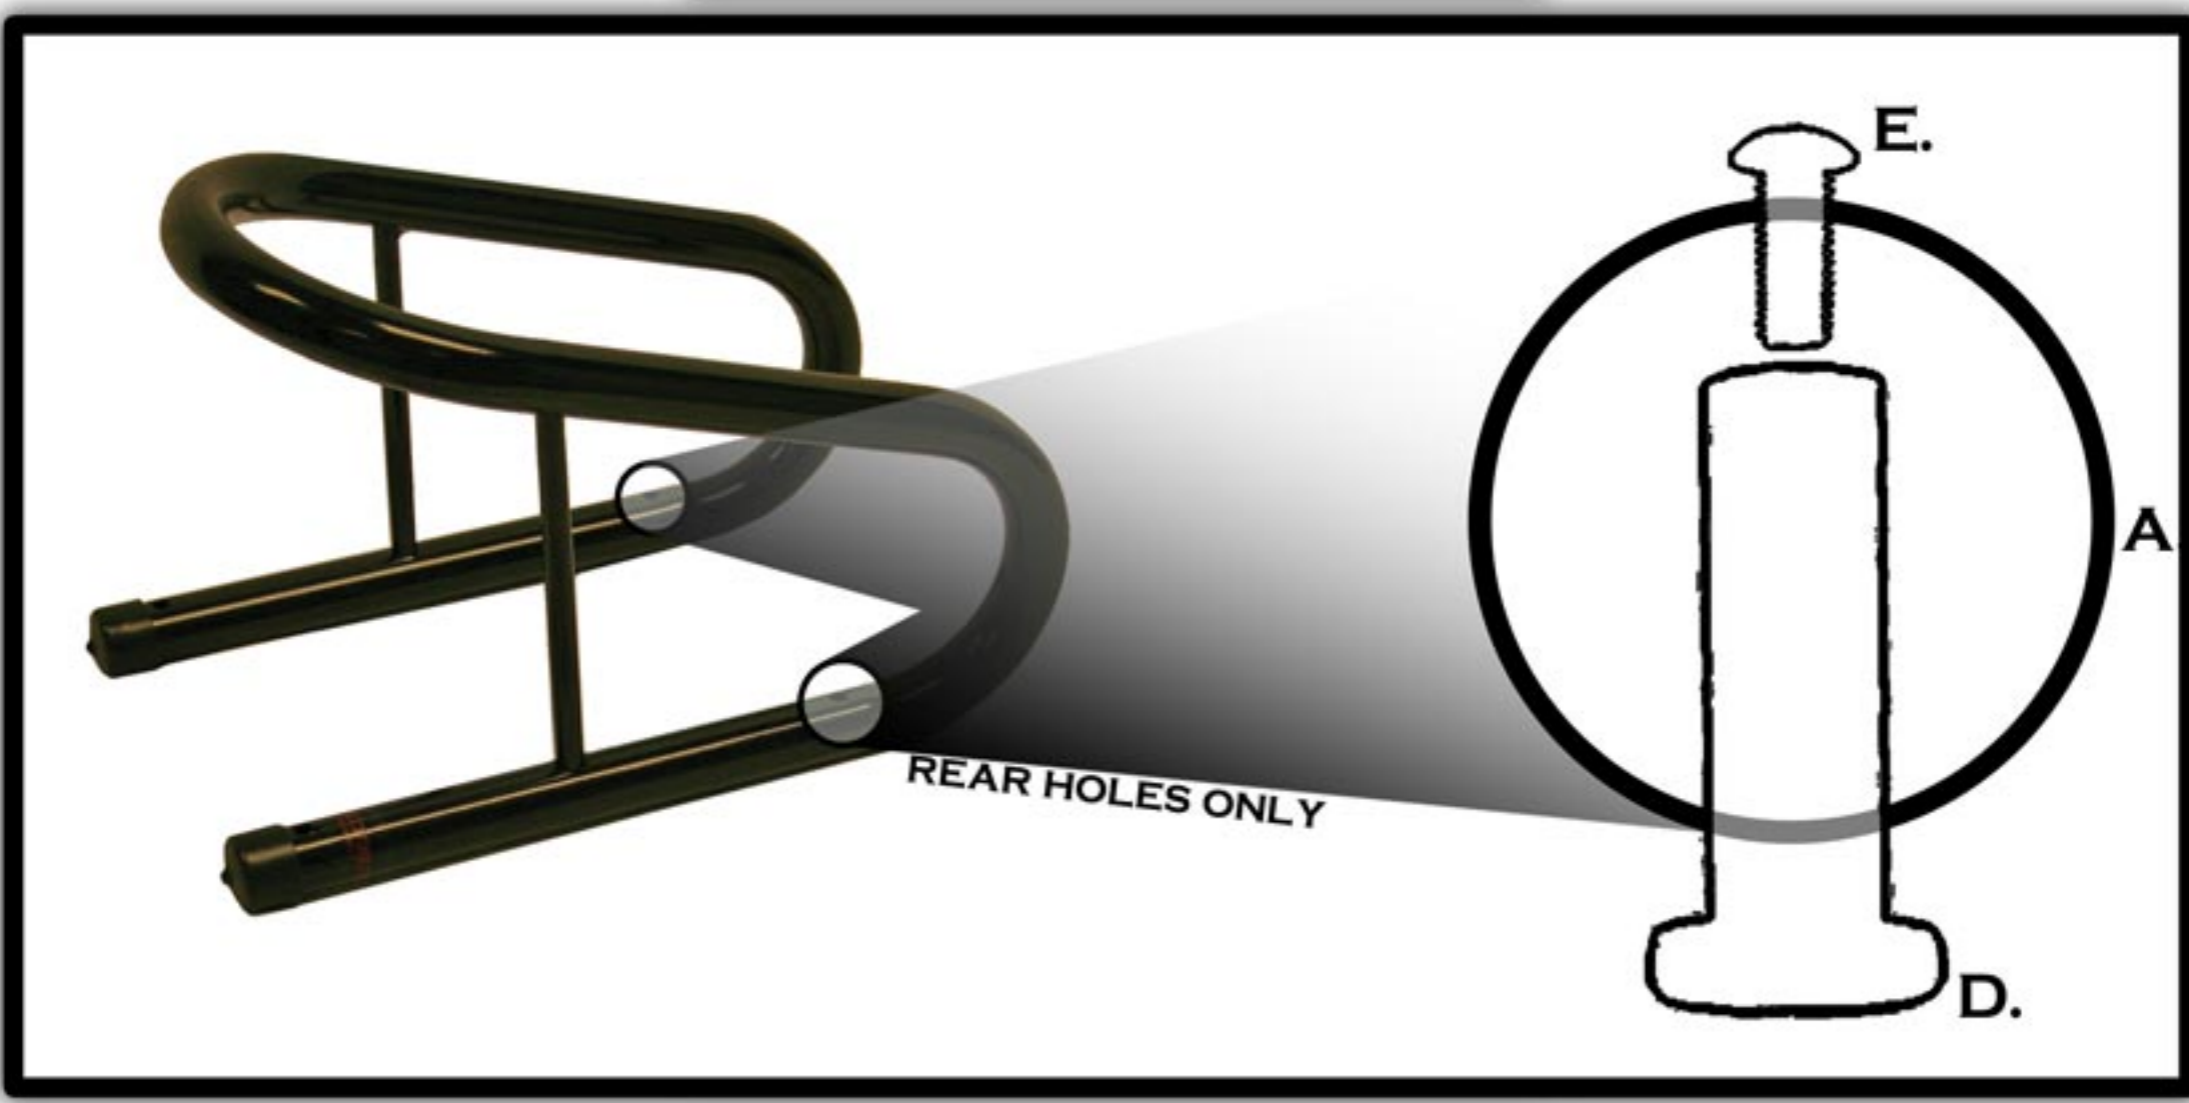

REMOVABLE WHEEL CHOCK INSTRUCTIONS

MC-CH-3.5 MC-CH-5.5 MC-CH-6.5

STEP 2 ILLUSTRATION